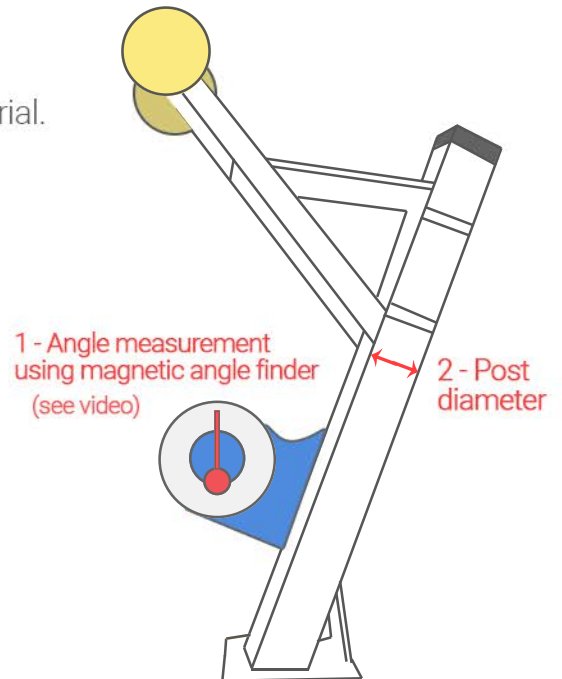

Custom Order Measurement Sheet

Print out this sheet to help you record your trailer measurements and fill out the online custom order form at trickstep.com/custom-order

Winch Post measurements

Head to trickstep.com/angle-finder-video for a video tutorial.

- 1 Winch Post angle: _____ °
- 2 Winch Post diameter: _____ in.
- 3 Inside dimension: _____ in.
(if back side of post is open)

Rub rail measurement

Rub rail at bow (front) to ground: _____ in.